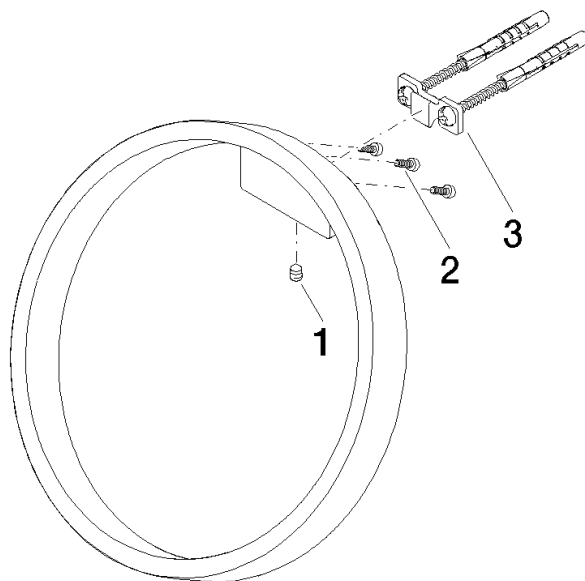

83 200 811

- width 200mm
- 118mm projection

	Chrome	83 200 811-00
	Brushed Platinum	83 200 811-06
	Dark Chrome	83 200 811-19
	Brushed Durabronze (23kt Gold)	83 200 811-28
	Brushed Dark Platinum	83 200 811-99

83 200 811

mm [inches]

83 200 811

Parts for other  
finishes can be found  
here: Brushed  
Platinum

### Spare parts list

No.	Item Number	Name	Quantity used	Delivery time
1	90 31 11 004 00 90	pin	1	2
2	09 30 30 167 90	screw	3	2
3	05 17 20 758 00 90	fixing set	1	2