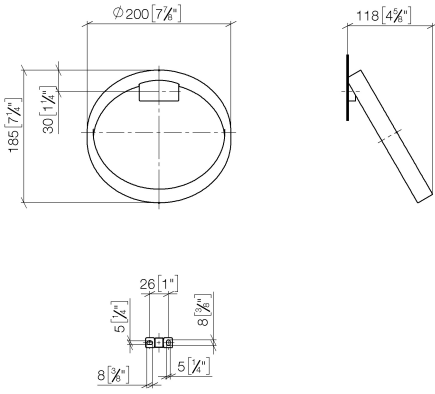

83 200 811

- width 200mm
- 118mm projection

	Chrome	83 200 811-00
	Brushed Platinum	83 200 811-06
	Dark Chrome	83 200 811-19
	Brushed Durabronze (23kt Gold)	83 200 811-28
	Brushed Dark Platinum	83 200 811-99

83 200 811

mm [inches]

83 200 811

Parts for other  
finishes can be found  
here: Brushed  
Platinum

### Spare parts list

No.	Item Number	Name	Quantity used	Delivery time
1	90 31 11 004 00 90	pin	1	2
2	09 30 30 167 90	screw	3	2
3	05 17 20 758 00 90	fixing set	1	2